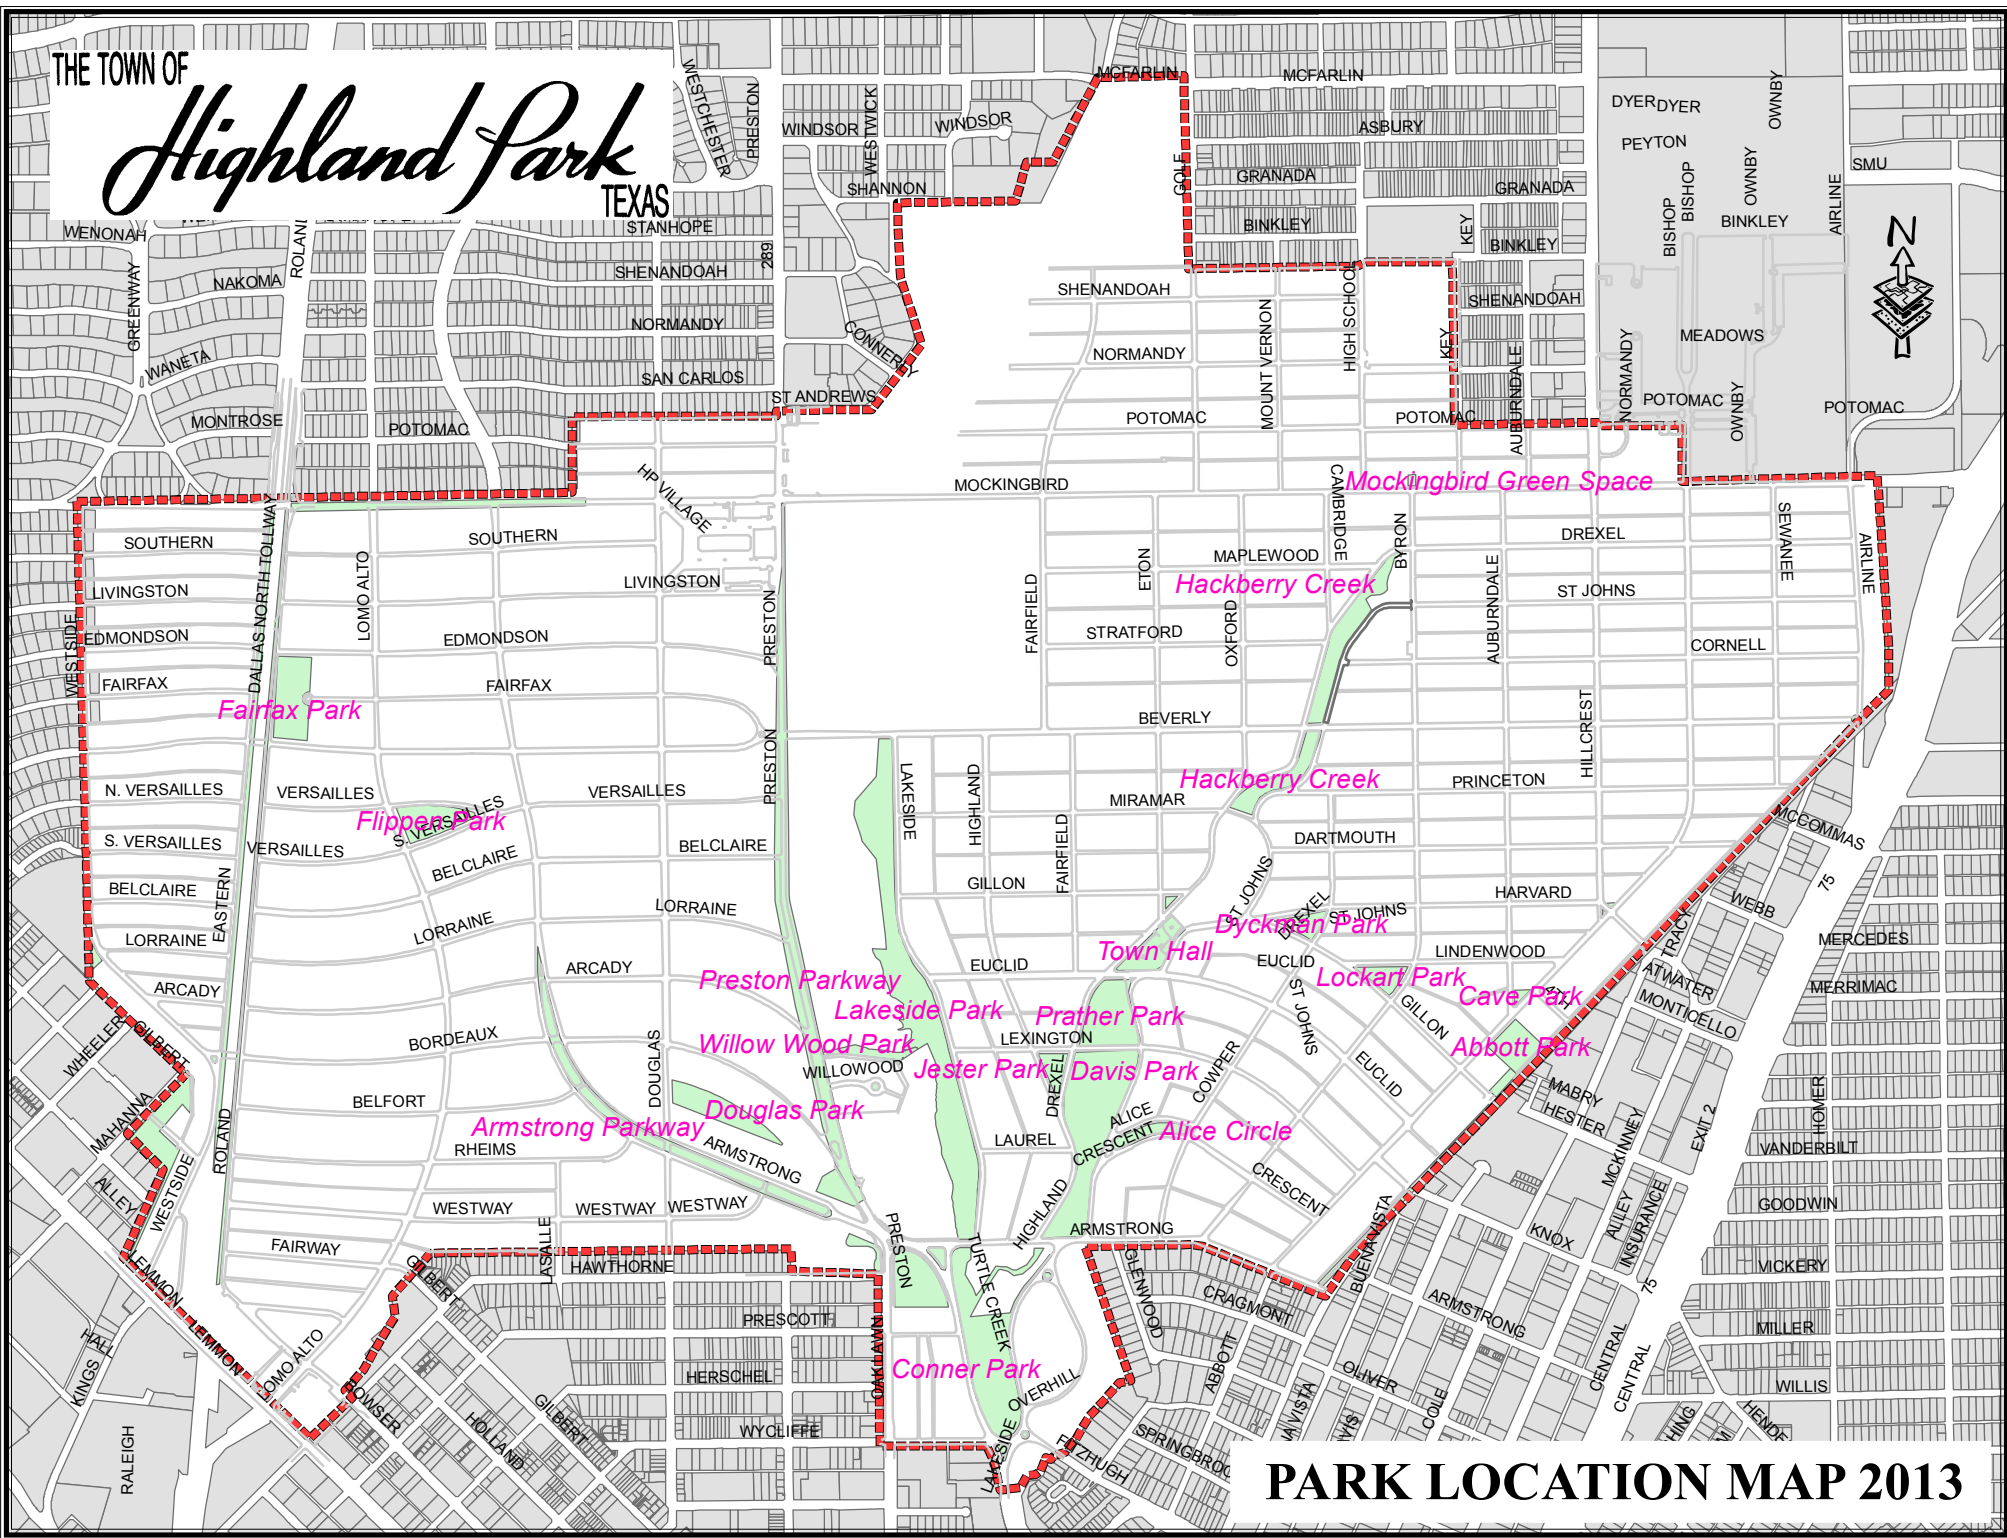

# THE TOWN OF *Highland Park* TEXAS

*Fairfax Park*

*Flippers Park*

*Preston Parkway*

*Lakeside Park*

*Prather Park*

*Willow Wood Park*

*Jester Park*

*Davis Park*

*Douglas Park*

*Armstrong Parkway*

*Conner Park*

*Hackberry Creek*

*Hackberry Creek*

*Town Hall*

*Dyckman Park*

*Lockart Park*

*Cave Park*

*Abbott Park*

**PARK LOCATION MAP 2013**